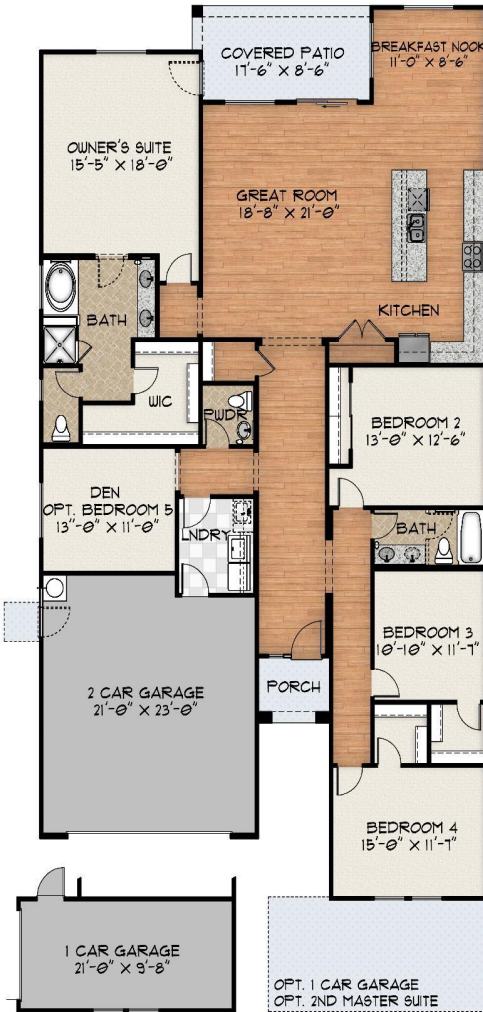

Plan 4414

2,556 SF / 4+ Bedroom / Den / 2+ Bath

Opt. Walk-In Shwr.

Opt. Bedroom 5 w/ Bath 3

Opt. Dual Owner's Suite