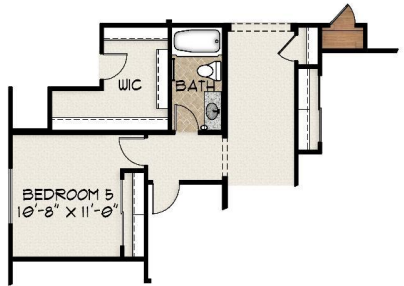

Plan 4414

2,556 SF / 4+ Bedroom / Den / 2+ Bath

Opt. Walk-In Shwr.

Opt. Bedroom 5 w/ Bath 3

Opt. Dual Owner's Suite