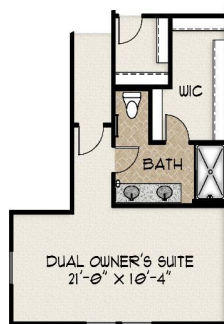

Plan 4414

2,556 SF / 4+ Bedroom / Den / 2+ Bath

Opt. Walk-In Shwr.

Opt. Bedroom 5 w/ Bath 3

Opt. Dual Owner's Suite