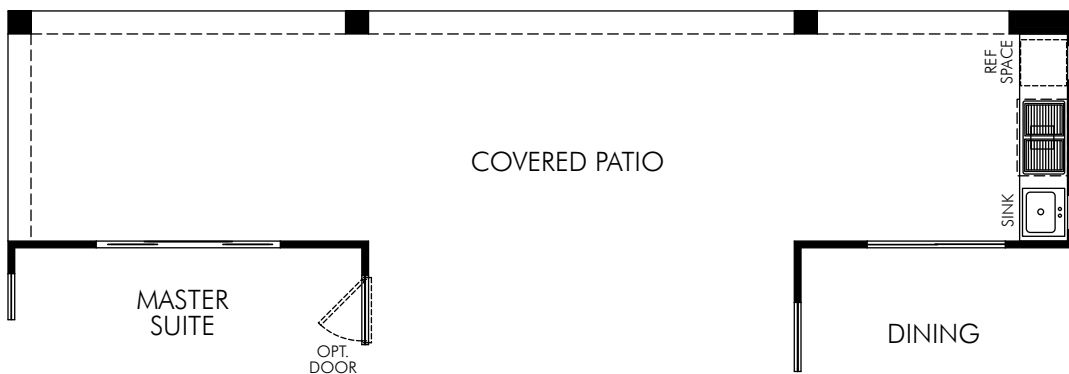

Mission Royale: Dylan (1700)

1,690 sq. ft.

OPT. COVERED PATIO EXTENSION 2

OPT. COVERED PATIO EXTENSION 2 WITH OUTDOOR KITCHEN

OPT. COVERED PATIO EXTENSION 3

OPT. COVERED PATIO EXTENSION 3 WITH OUTDOOR KITCHEN

Mission Royale: Dylan (1700)

1,690 sq. ft.

OPT. COVERED PATIO EXTENSION 1

OPT. COVERED PATIO EXTENSION 1 WITH OUTDOOR KITCHEN

OPT. OUTDOOR KITCHEN

OPT. MULTI SLIDE DOOR

OPT. SLIDING GLASS DOOR

OPT. PET RETREAT

Mission Royale: Dylan (1700)

1,690 sq. ft.

OPT. GOURMET KITCHEN

OPT. GOLF CART GARAGE

OPT. 1 CAR GARAGE

OPT. POWDER ROOM
I/O STORAGE

OPT. INDOOR STORAGE

Mission Royale: Dylan (1700)

1,690 sq. ft.

OPT. WINE CLOSET
ILO STORAGE

OPT. TECH CENTER
ILO STORAGE

OPT. WET BAR
ILO STORAGE

OPT. BEDROOM 3
ILO FLEX