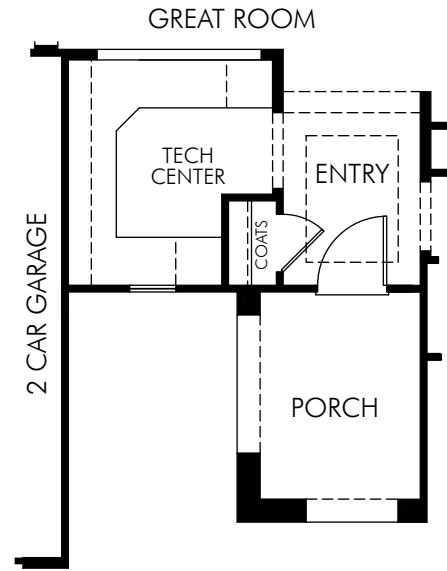

Mission Royale: Dylan (1700)

1,690 sq. ft.

OPT. COVERED PATIO EXTENSION 1

OPT. COVERED PATIO EXTENSION 1 WITH OUTDOOR KITCHEN

OPT. OUTDOOR KITCHEN

OPT. MULTI SLIDE DOOR

OPT. SLIDING GLASS DOOR

OPT. PET RETREAT

Mission Royale: Dylan (1700)

1,690 sq. ft.

OPT. GOURMET KITCHEN

OPT. GOLF CART GARAGE

OPT. 1 CAR GARAGE

OPT. POWDER ROOM
I/O STORAGE

OPT. INDOOR STORAGE

Mission Royale: Dylan (1700)

1,690 sq. ft.

OPT. WINE CLOSET
ILO STORAGE

OPT. TECH CENTER
ILO STORAGE

OPT. WET BAR
ILO STORAGE

OPT. BEDROOM 3
ILO FLEX