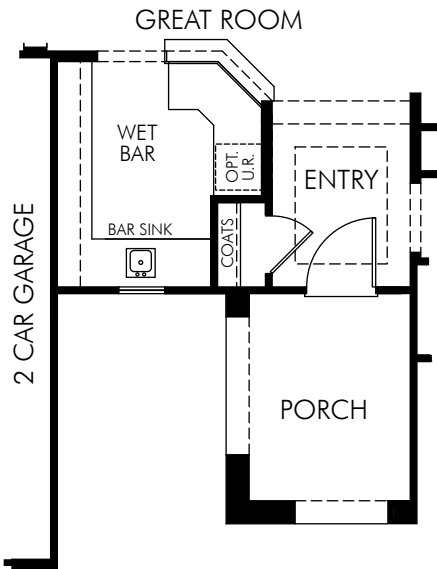

Mission Royale: Dylan (1700)

1,690 sq. ft.

OPT. COVERED PATIO EXTENSION 1

OPT. COVERED PATIO EXTENSION 1 WITH OUTDOOR KITCHEN

OPT. OUTDOOR KITCHEN

OPT. MULTI SLIDE DOOR

OPT. SLIDING GLASS DOOR

OPT. PET RETREAT

Mission Royale: Dylan (1700)

1,690 sq. ft.

OPT. GOURMET KITCHEN

OPT. GOLF CART GARAGE

OPT. 1 CAR GARAGE

OPT. POWDER ROOM
I/O STORAGE

OPT. INDOOR STORAGE

Mission Royale: Dylan (1700)

1,690 sq. ft.

OPT. WINE CLOSET
ILO STORAGE

OPT. TECH CENTER
ILO STORAGE

OPT. WET BAR
ILO STORAGE

OPT. BEDROOM 3
ILO FLEX