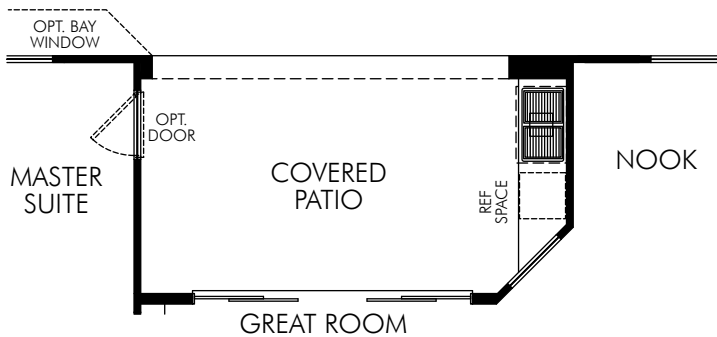

Mission Royale: Dylan (1700)

1,690 sq. ft.

OPT. COVERED PATIO EXTENSION 1

OPT. COVERED PATIO EXTENSION 1 WITH OUTDOOR KITCHEN

OPT. OUTDOOR KITCHEN

OPT. MULTI SLIDE DOOR

OPT. SLIDING GLASS DOOR

OPT. PET RETREAT

Mission Royale: Dylan (1700)

1,690 sq. ft.

OPT. GOURMET KITCHEN

OPT. GOLF CART GARAGE

OPT. 1 CAR GARAGE

OPT. POWDER ROOM
I/O STORAGE

OPT. INDOOR STORAGE

Mission Royale: Dylan (1700)

1,690 sq. ft.

OPT. WINE CLOSET
ILO STORAGE

OPT. TECH CENTER
ILO STORAGE

OPT. WET BAR
ILO STORAGE

OPT. BEDROOM 3
ILO FLEX