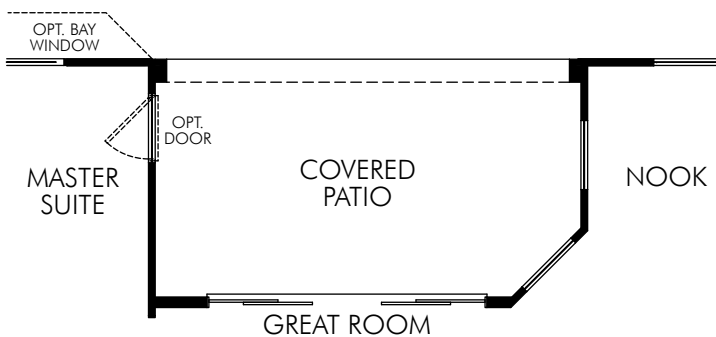

Mission Royale: Dylan (1700)

1,690 sq. ft.

OPT. COVERED PATIO EXTENSION 1

OPT. COVERED PATIO EXTENSION 1 WITH OUTDOOR KITCHEN

OPT. OUTDOOR KITCHEN

OPT. MULTI SLIDE DOOR

OPT. SLIDING GLASS DOOR

OPT. PET RETREAT

Mission Royale: Dylan (1700)

1,690 sq. ft.

OPT. GOURMET KITCHEN

OPT. GOLF CART GARAGE

OPT. 1 CAR GARAGE

OPT. POWDER ROOM
I/O STORAGE

OPT. INDOOR STORAGE

Mission Royale: Dylan (1700)

1,690 sq. ft.

OPT. WINE CLOSET
ILO STORAGE

OPT. TECH CENTER
ILO STORAGE

OPT. WET BAR
ILO STORAGE

OPT. BEDROOM 3
ILO FLEX