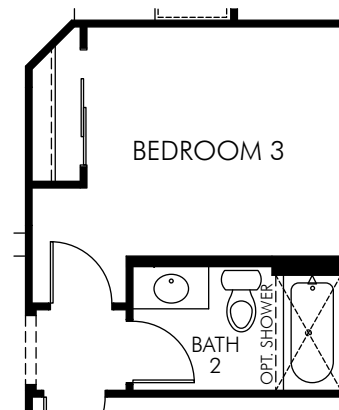

Mission Royale: Dylan (1700)

1,690 sq. ft.

OPT. GOURMET KITCHEN

OPT. GOLF CART GARAGE

OPT. 1 CAR GARAGE

OPT. POWDER ROOM
I/O STORAGE

OPT. INDOOR STORAGE

Mission Royale: Dylan (1700)

1,690 sq. ft.

OPT. WINE CLOSET
ILO STORAGE

OPT. TECH CENTER
ILO STORAGE

OPT. WET BAR
ILO STORAGE

OPT. BEDROOM 3
ILO FLEX