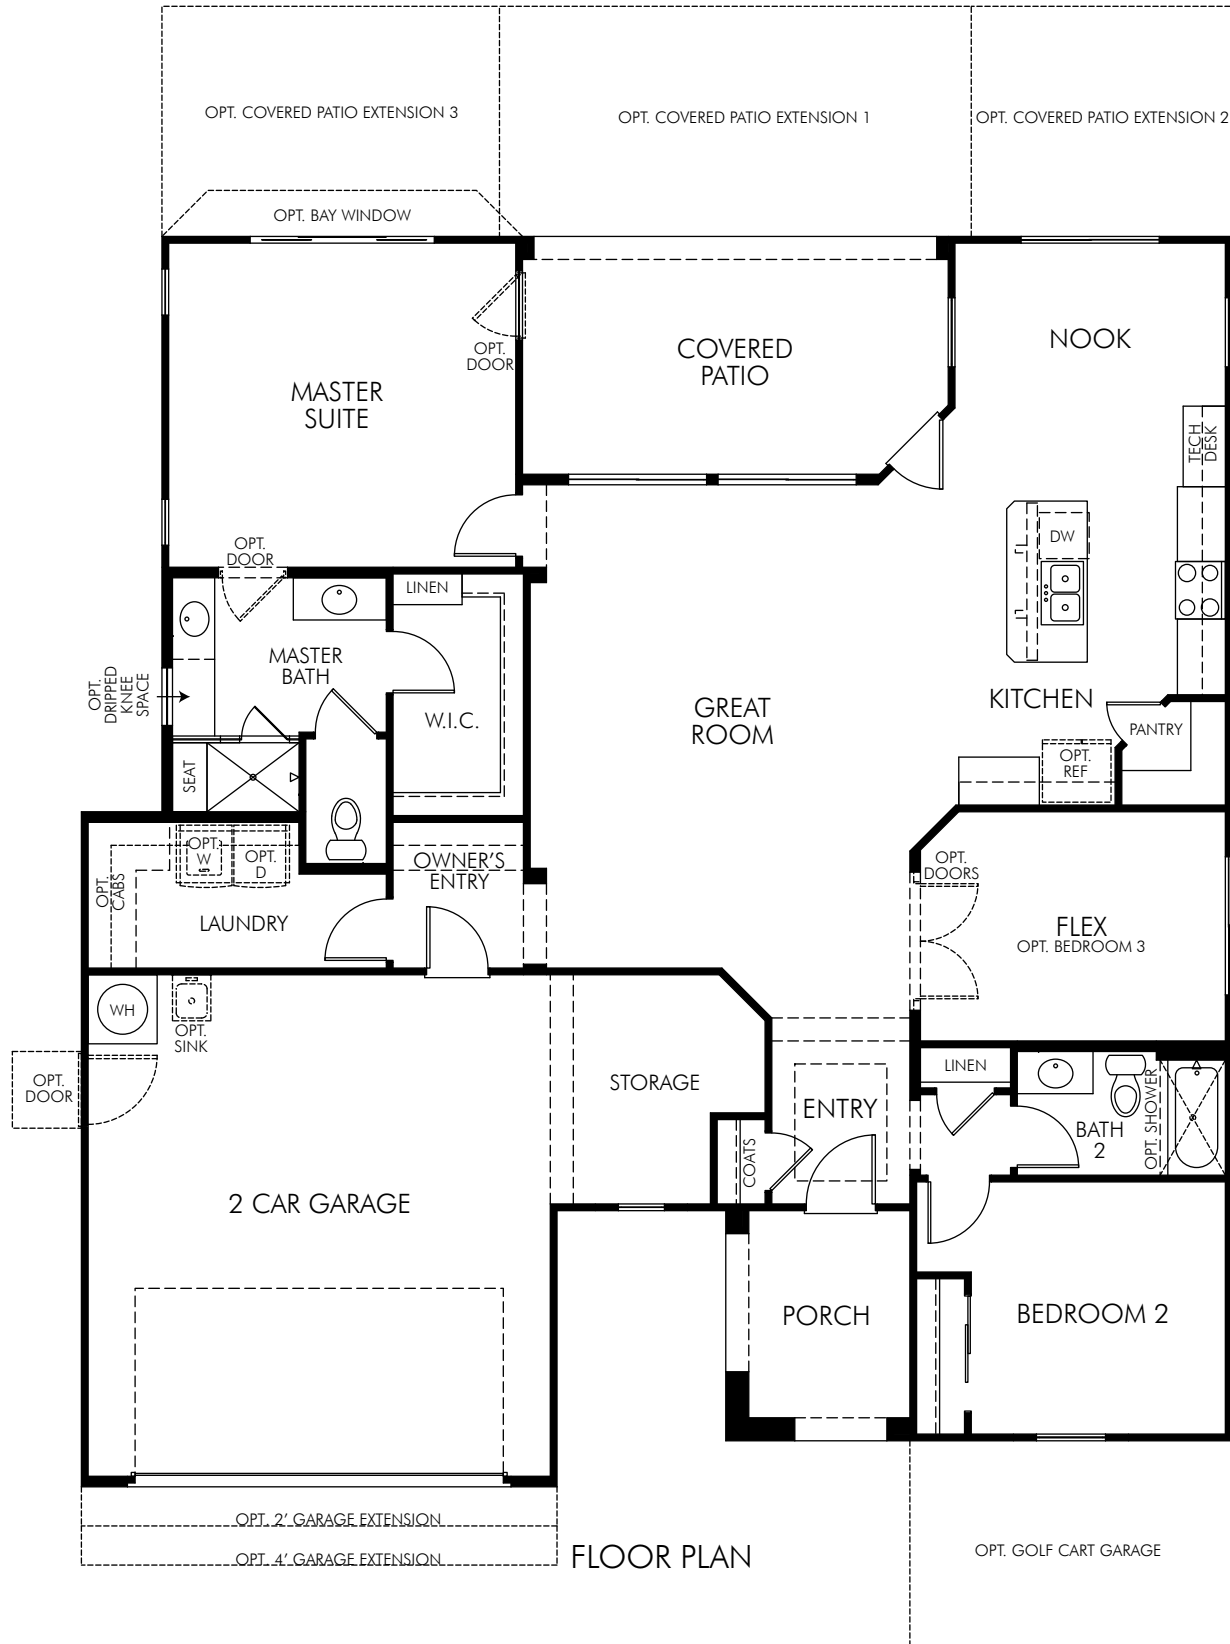

Mission Royale: Dylan (1700)

1,690 sq. ft.

877-Ask-Meritage (275.6374) | meritagehomes.com | 2611 E Questa Trail, Casa Grande, AZ 85294 |