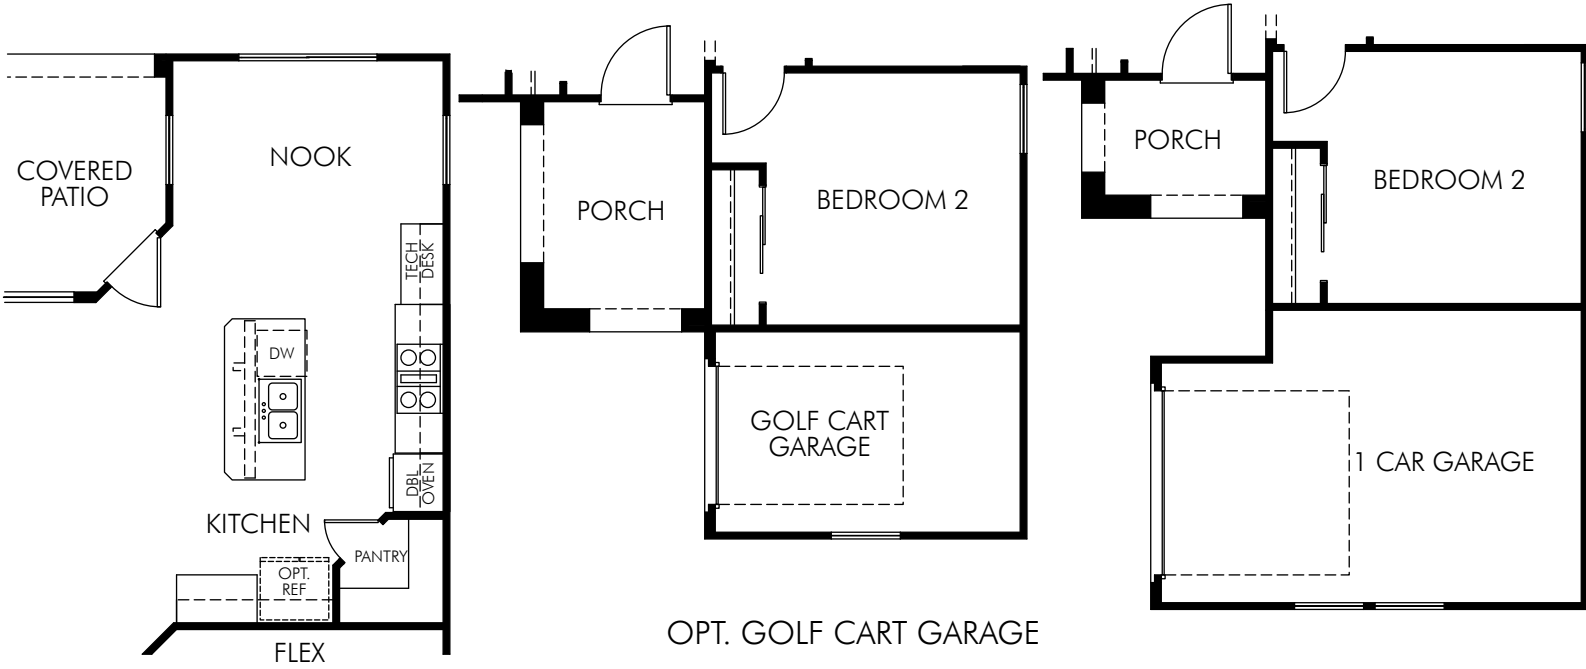

Mission Royale: Dylan (1700)

1,690 sq. ft.

OPT. COVERED PATIO EXTENSION 2

OPT. COVERED PATIO EXTENSION 2 WITH OUTDOOR KITCHEN

OPT. COVERED PATIO EXTENSION 3

OPT. COVERED PATIO EXTENSION 3 WITH OUTDOOR KITCHEN

Mission Royale: Dylan (1700)

1,690 sq. ft.

OPT. COVERED PATIO EXTENSION 1

OPT. COVERED PATIO EXTENSION 1 WITH OUTDOOR KITCHEN

OPT. OUTDOOR KITCHEN

OPT. MULTI SLIDE DOOR

OPT. SLIDING GLASS DOOR

OPT. PET RETREAT

Mission Royale: Dylan (1700)

1,690 sq. ft.

OPT. GOURMET KITCHEN

OPT. GOLF CART GARAGE

OPT. 1 CAR GARAGE

OPT. POWDER ROOM
I/O STORAGE

OPT. INDOOR STORAGE

Mission Royale: Dylan (1700)

1,690 sq. ft.

OPT. WINE CLOSET
ILO STORAGE

OPT. TECH CENTER
ILO STORAGE

OPT. WET BAR
ILO STORAGE

OPT. BEDROOM 3
ILO FLEX