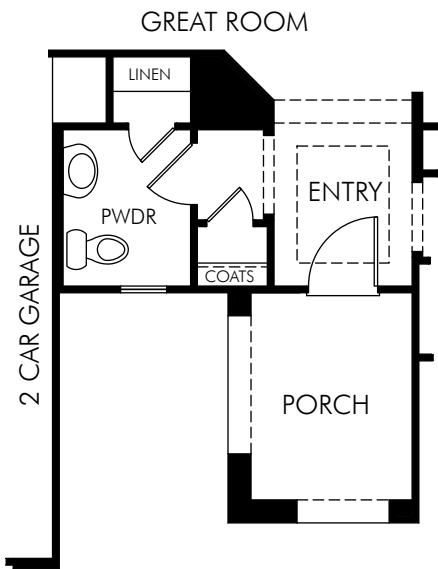

Mission Royale: Dylan (1700)

1,690 sq. ft.

OPT. COVERED PATIO EXTENSION 2

OPT. COVERED PATIO EXTENSION 2 WITH OUTDOOR KITCHEN

OPT. COVERED PATIO EXTENSION 3

OPT. COVERED PATIO EXTENSION 3 WITH OUTDOOR KITCHEN

Mission Royale: Dylan (1700)

1,690 sq. ft.

OPT. COVERED PATIO EXTENSION 1

OPT. COVERED PATIO EXTENSION 1 WITH OUTDOOR KITCHEN

OPT. OUTDOOR KITCHEN

OPT. MULTI SLIDE DOOR

OPT. SLIDING GLASS DOOR

OPT. PET RETREAT

Mission Royale: Dylan (1700)

1,690 sq. ft.

OPT. GOURMET KITCHEN

OPT. GOLF CART GARAGE

OPT. 1 CAR GARAGE

OPT. POWDER ROOM
I/O STORAGE

OPT. INDOOR STORAGE

Mission Royale: Dylan (1700)

1,690 sq. ft.

OPT. WINE CLOSET
ILO STORAGE

OPT. TECH CENTER
ILO STORAGE

OPT. WET BAR
ILO STORAGE

OPT. BEDROOM 3
ILO FLEX