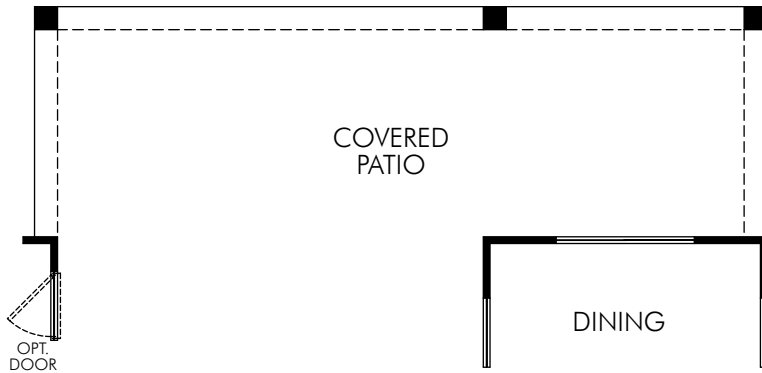

Mission Royale: Dylan (1700)

1,690 sq. ft.

877-Ask-Meritage (275.6374) | meritagehomes.com | 2611 E Questa Trail, Casa Grande, AZ 85294 |

Floorplan rendering is an artist's conceptual rendering intended to provide a general overview. It does not constitute actual plans and specifications for any home and may depict elevations, options, upgrades, features, and amenities that are not included as part of the home and/or may not be available for all lots and/or in all communities. The floorplan rendering may not be drawn to scale. Any dimensions on the floorplan rendering are approximate and actual dimensions may vary. Plans and specifications are subject to change without notice. Homes may be constructed with a floorplan that is the reverse of the floorplan rendering. Plans are copyrighted and/or otherwise subject to intellectual property rights of Meritage and/or others and cannot be reproduced or copied without Meritage's prior written consent.

Mission Royale: Dylan (1700)

1,690 sq. ft.

OPT. COVERED PATIO EXTENSION 2

OPT. COVERED PATIO EXTENSION 2 WITH OUTDOOR KITCHEN

OPT. COVERED PATIO EXTENSION 3

OPT. COVERED PATIO EXTENSION 3 WITH OUTDOOR KITCHEN

Mission Royale: Dylan (1700)

1,690 sq. ft.

OPT. COVERED PATIO EXTENSION 1

OPT. COVERED PATIO EXTENSION 1 WITH OUTDOOR KITCHEN

OPT. OUTDOOR KITCHEN

OPT. MULTI SLIDE DOOR

OPT. SLIDING GLASS DOOR

OPT. PET RETREAT

Mission Royale: Dylan (1700)

1,690 sq. ft.

OPT. GOURMET KITCHEN

OPT. GOLF CART GARAGE

OPT. 1 CAR GARAGE

OPT. POWDER ROOM
I/O STORAGE

OPT. INDOOR STORAGE

Mission Royale: Dylan (1700)