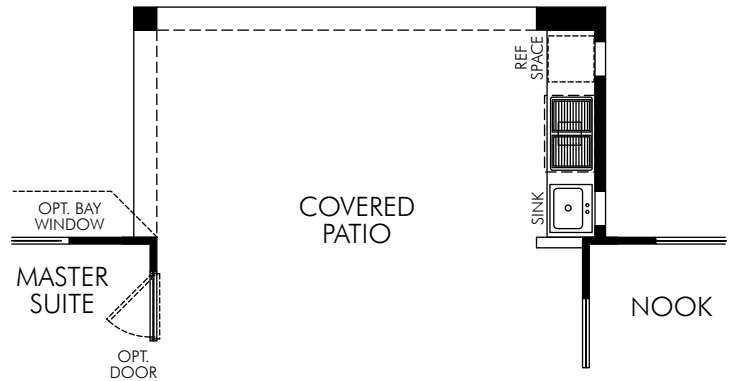

Mission Royale: Dylan (1700)

1,690 sq. ft.

877-Ask-Meritage (275.6374) | meritagehomes.com | 2611 E Questa Trail, Casa Grande, AZ 85294 |

Floorplan rendering is an artist's conceptual rendering intended to provide a general overview. It does not constitute actual plans and specifications for any home and may depict elevations, options, upgrades, features, and amenities that are not included as part of the home and/or may not be available for all lots and/or in all communities. The floorplan rendering may not be drawn to scale. Any dimensions on the floorplan rendering are approximate and actual dimensions may vary. Plans and specifications are subject to change without notice. Homes may be constructed with a floorplan that is the reverse of the floorplan rendering. Plans are copyrighted and/or otherwise subject to intellectual property rights of Meritage and/or others and cannot be reproduced or copied without Meritage's prior written consent.

Mission Royale: Dylan (1700)

1,690 sq. ft.

OPT. COVERED PATIO EXTENSION 2

OPT. COVERED PATIO EXTENSION 2 WITH OUTDOOR KITCHEN

OPT. COVERED PATIO EXTENSION 3

OPT. COVERED PATIO EXTENSION 3 WITH OUTDOOR KITCHEN

Mission Royale: Dylan (1700)

1,690 sq. ft.

OPT. COVERED PATIO EXTENSION 1

OPT. COVERED PATIO EXTENSION 1 WITH OUTDOOR KITCHEN

OPT. OUTDOOR KITCHEN

OPT. MULTI SLIDE DOOR

OPT. SLIDING GLASS DOOR

OPT. PET RETREAT

Mission Royale: Dylan (1700)

1,690 sq. ft.

OPT. GOURMET KITCHEN

OPT. GOLF CART GARAGE

OPT. 1 CAR GARAGE

OPT. POWDER ROOM
I/O STORAGE

OPT. INDOOR STORAGE

Mission Royale: Dylan (1700)