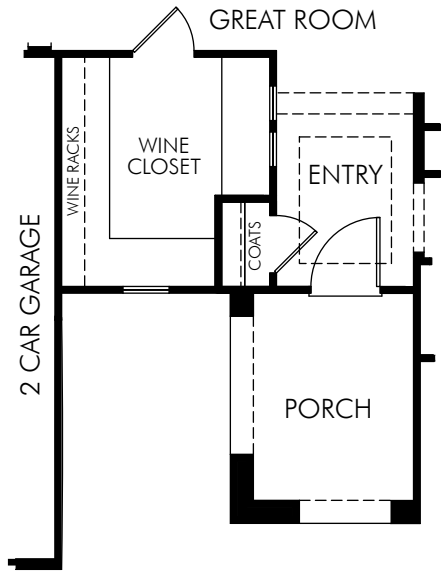

Mission Royale: Dylan (1700)

1,690 sq. ft.

877-Ask-Meritage (275.6374) | meritagehomes.com | 2611 E Questa Trail, Casa Grande, AZ 85294 |

Floorplan rendering is an artist's conceptual rendering intended to provide a general overview. It does not constitute actual plans and specifications for any home and may depict elevations, options, upgrades, features, and amenities that are not included as part of the home and/or may not be available for all lots and/or in all communities. The floorplan rendering may not be drawn to scale. Any dimensions on the floorplan rendering are approximate and actual dimensions may vary. Plans and specifications are subject to change without notice. Homes may be constructed with a floorplan that is the reverse of the floorplan rendering. Plans are copyrighted and/or otherwise subject to intellectual property rights of Meritage and/or others and cannot be reproduced or copied without Meritage's prior written consent.

Mission Royale: Dylan (1700)

1,690 sq. ft.

OPT. COVERED PATIO EXTENSION 1

OPT. COVERED PATIO EXTENSION 1 WITH OUTDOOR KITCHEN

OPT. OUTDOOR KITCHEN

OPT. MULTI SLIDE DOOR

OPT. SLIDING GLASS DOOR

OPT. PET RETREAT

Mission Royale: Dylan (1700)

1,690 sq. ft.

OPT. GOURMET KITCHEN

OPT. GOLF CART GARAGE

OPT. 1 CAR GARAGE

OPT. POWDER ROOM
I/O STORAGE

OPT. INDOOR STORAGE

Mission Royale: Dylan (1700)

1,690 sq. ft.

OPT. WINE CLOSET
ILO STORAGE

OPT. TECH CENTER
ILO STORAGE

OPT. WET BAR
ILO STORAGE

OPT. BEDROOM 3
ILO FLEX