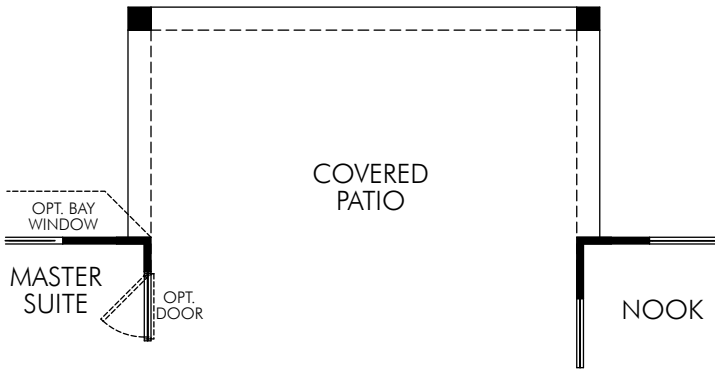

Mission Royale: Dylan (1700)

1,690 sq. ft.

877-Ask-Meritage (275.6374) | meritagehomes.com | 2611 E Questa Trail, Casa Grande, AZ 85294 |

Floorplan rendering is an artist's conceptual rendering intended to provide a general overview. It does not constitute actual plans and specifications for any home and may depict elevations, options, upgrades, features, and amenities that are not included as part of the home and/or may not be available for all lots and/or in all communities. The floorplan rendering may not be drawn to scale. Any dimensions on the floorplan rendering are approximate and actual dimensions may vary. Plans and specifications are subject to change without notice. Homes may be constructed with a floorplan that is the reverse of the floorplan rendering. Plans are copyrighted and/or otherwise subject to intellectual property rights of Meritage and/or others and cannot be reproduced or copied without Meritage's prior written consent.

Mission Royale: Dylan (1700)

1,690 sq. ft.

OPT. COVERED PATIO EXTENSION 2

OPT. COVERED PATIO EXTENSION 2 WITH OUTDOOR KITCHEN

OPT. COVERED PATIO EXTENSION 3

OPT. COVERED PATIO EXTENSION 3 WITH OUTDOOR KITCHEN

Mission Royale: Dylan (1700)

1,690 sq. ft.

OPT. COVERED PATIO EXTENSION 1

OPT. COVERED PATIO EXTENSION 1 WITH OUTDOOR KITCHEN

OPT. OUTDOOR KITCHEN

OPT. MULTI SLIDE DOOR

OPT. SLIDING GLASS DOOR

OPT. PET RETREAT

Mission Royale: Dylan (1700)

1,690 sq. ft.

OPT. GOURMET KITCHEN

OPT. GOLF CART GARAGE

OPT. 1 CAR GARAGE

OPT. POWDER ROOM
I/O STORAGE

OPT. INDOOR STORAGE

Mission Royale: Dylan (1700)