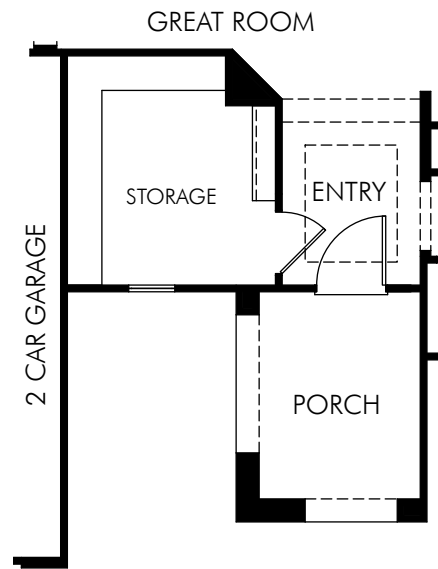

Mission Royale: Dylan (1700)

1,690 sq. ft.

OPT. COVERED PATIO EXTENSION 1

OPT. COVERED PATIO EXTENSION 1 WITH OUTDOOR KITCHEN

OPT. OUTDOOR KITCHEN

OPT. MULTI SLIDE DOOR

OPT. SLIDING GLASS DOOR

OPT. PET RETREAT

Mission Royale: Dylan (1700)

1,690 sq. ft.

OPT. GOURMET KITCHEN

OPT. GOLF CART GARAGE

OPT. 1 CAR GARAGE

OPT. POWDER ROOM
I/O STORAGE

OPT. INDOOR STORAGE

Mission Royale: Dylan (1700)

1,690 sq. ft.

OPT. WINE CLOSET
ILO STORAGE

OPT. TECH CENTER
ILO STORAGE

OPT. WET BAR
ILO STORAGE

OPT. BEDROOM 3
ILO FLEX