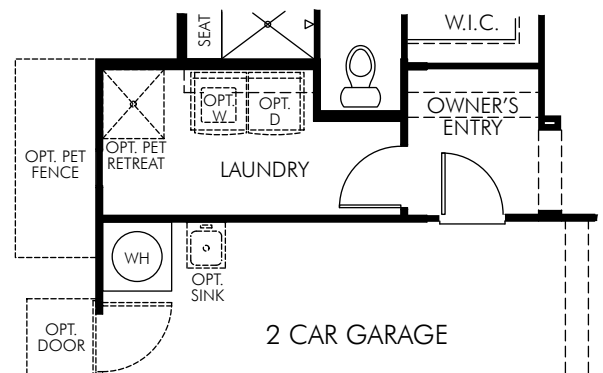

Mission Royale: Dylan (1700)

1,690 sq. ft.

OPT. COVERED PATIO EXTENSION 2

OPT. COVERED PATIO EXTENSION 2 WITH OUTDOOR KITCHEN

OPT. COVERED PATIO EXTENSION 3

OPT. COVERED PATIO EXTENSION 3 WITH OUTDOOR KITCHEN

Mission Royale: Dylan (1700)

1,690 sq. ft.

OPT. COVERED PATIO EXTENSION 1

OPT. COVERED PATIO EXTENSION 1 WITH OUTDOOR KITCHEN

OPT. OUTDOOR KITCHEN

OPT. MULTI SLIDE DOOR

OPT. SLIDING GLASS DOOR

OPT. PET RETREAT

Mission Royale: Dylan (1700)

1,690 sq. ft.

OPT. GOURMET KITCHEN

OPT. GOLF CART GARAGE

OPT. 1 CAR GARAGE

OPT. POWDER ROOM
I/O STORAGE

OPT. INDOOR STORAGE

Mission Royale: Dylan (1700)

1,690 sq. ft.

OPT. WINE CLOSET
ILO STORAGE

OPT. TECH CENTER
ILO STORAGE

OPT. WET BAR
ILO STORAGE

OPT. BEDROOM 3
ILO FLEX