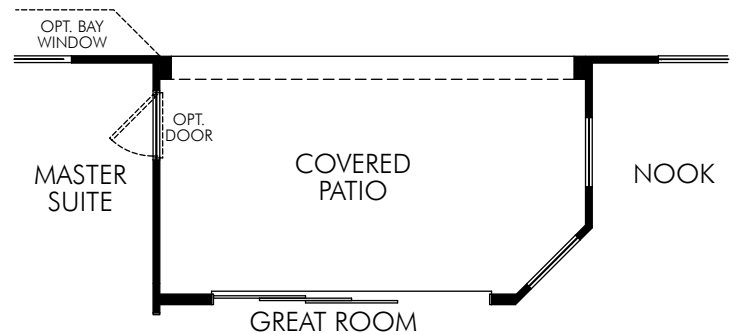

Mission Royale: Dylan (1700)

1,690 sq. ft.

OPT. COVERED PATIO EXTENSION 1

OPT. COVERED PATIO EXTENSION 1 WITH OUTDOOR KITCHEN

OPT. OUTDOOR KITCHEN

OPT. MULTI SLIDE DOOR

OPT. SLIDING GLASS DOOR

OPT. PET RETREAT

Mission Royale: Dylan (1700)

1,690 sq. ft.

OPT. GOURMET KITCHEN

OPT. GOLF CART GARAGE

OPT. 1 CAR GARAGE

OPT. POWDER ROOM
I/O STORAGE

OPT. INDOOR STORAGE

Mission Royale: Dylan (1700)

1,690 sq. ft.

OPT. WINE CLOSET
ILO STORAGE

OPT. TECH CENTER
ILO STORAGE

OPT. WET BAR
ILO STORAGE

OPT. BEDROOM 3
ILO FLEX