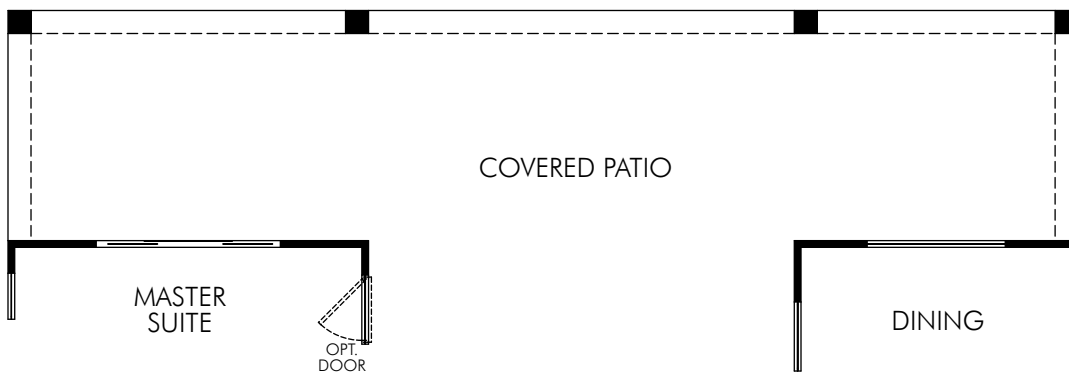

Mission Royale: Dylan (1700)

1,690 sq. ft.

OPT. COVERED PATIO EXTENSION 2

OPT. COVERED PATIO EXTENSION 2 WITH OUTDOOR KITCHEN

OPT. COVERED PATIO EXTENSION 3

OPT. COVERED PATIO EXTENSION 3 WITH OUTDOOR KITCHEN

Mission Royale: Dylan (1700)

1,690 sq. ft.

OPT. COVERED PATIO EXTENSION 1

OPT. COVERED PATIO EXTENSION 1 WITH OUTDOOR KITCHEN

OPT. OUTDOOR KITCHEN

OPT. MULTI SLIDE DOOR

OPT. SLIDING GLASS DOOR

OPT. PET RETREAT

Mission Royale: Dylan (1700)

1,690 sq. ft.

OPT. GOURMET KITCHEN

OPT. GOLF CART GARAGE

OPT. 1 CAR GARAGE

OPT. POWDER ROOM
I/O STORAGE

OPT. INDOOR STORAGE

Mission Royale: Dylan (1700)

1,690 sq. ft.

OPT. WINE CLOSET
ILO STORAGE

OPT. TECH CENTER
ILO STORAGE

OPT. WET BAR
ILO STORAGE

OPT. BEDROOM 3
ILO FLEX