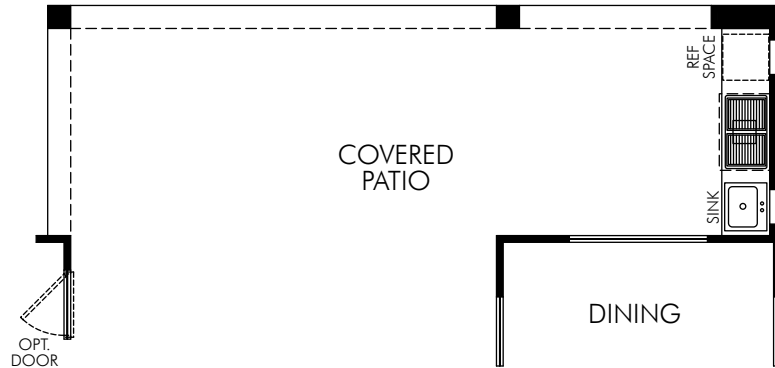

Mission Royale: Dylan (1700)

1,690 sq. ft.

877-Ask-Meritage (275.6374) | meritagehomes.com | 2611 E Questa Trail, Casa Grande, AZ 85294 |

Floorplan rendering is an artist's conceptual rendering intended to provide a general overview. It does not constitute actual plans and specifications for any home and may depict elevations, options, upgrades, features, and amenities that are not included as part of the home and/or may not be available for all lots and/or in all communities. The floorplan rendering may not be drawn to scale. Any dimensions on the floorplan rendering are approximate and actual dimensions may vary. Plans and specifications are subject to change without notice. Homes may be constructed with a floorplan that is the reverse of the floorplan rendering. Plans are copyrighted and/or otherwise subject to intellectual property rights of Meritage and/or others and cannot be reproduced or copied without Meritage's prior written consent.

Mission Royale: Dylan (1700)

1,690 sq. ft.

OPT. COVERED PATIO EXTENSION 2

OPT. COVERED PATIO EXTENSION 2 WITH OUTDOOR KITCHEN

OPT. COVERED PATIO EXTENSION 3

OPT. COVERED PATIO EXTENSION 3 WITH OUTDOOR KITCHEN

Mission Royale: Dylan (1700)

1,690 sq. ft.

OPT. COVERED PATIO EXTENSION 1

OPT. COVERED PATIO EXTENSION 1 WITH OUTDOOR KITCHEN

OPT. OUTDOOR KITCHEN

OPT. MULTI SLIDE DOOR

OPT. SLIDING GLASS DOOR

OPT. PET RETREAT

Mission Royale: Dylan (1700)

1,690 sq. ft.

OPT. GOURMET KITCHEN

OPT. GOLF CART GARAGE

OPT. 1 CAR GARAGE

OPT. POWDER ROOM
I/O STORAGE

OPT. INDOOR STORAGE

Mission Royale: Dylan (1700)