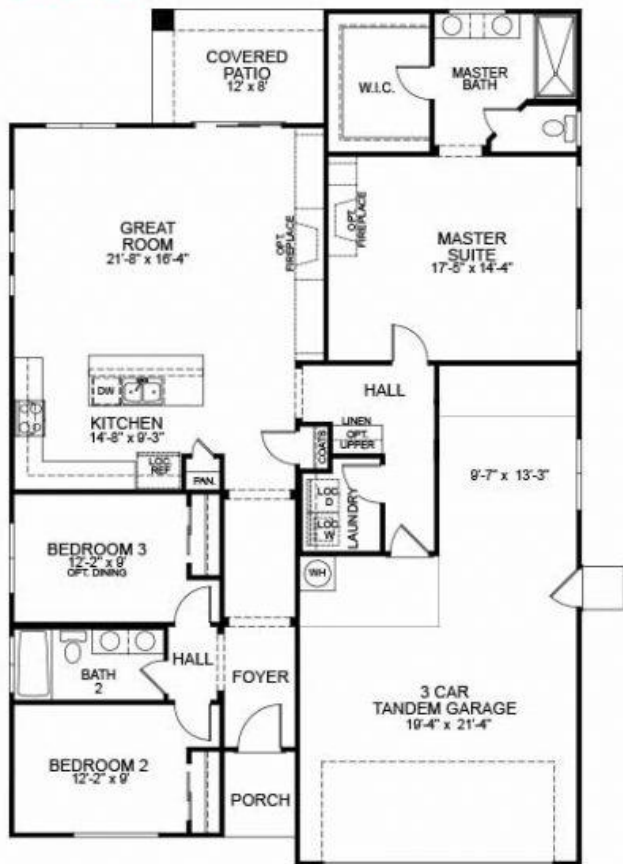

COSTA VERDE HOMES
LUNA

OPT. EXPANDED COVERED PATIO

OPT. EXPANDED COVERED PATIO
12' SLIDING GLASS DOOR

OPT. BEDROOM 4
(ADDS 138 SF)

OPT. CRAFT ROOM
I.L.O. TANDEM GARAGE
(ADDS 138 SF)

OPT. 9' SLIDING DOOR

OPT. FORMAL DINING
I.L.O. BEDROOM 3