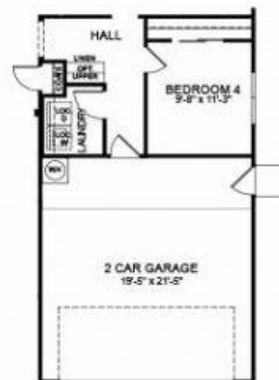

COSTA VERDE HOMES
LUNA

OPT. EXPANDED COVERED PATIO

OPT. EXPANDED COVERED PATIO
12' SLIDING GLASS DOOR

OPT. BEDROOM 4
(ADDS 138 SF)

OPT. CRAFT ROOM
I.L.O. TANDEM GARAGE
(ADDS 138 SF)

OPT. 9' SLIDING DOOR

OPT. FORMAL DINING
I.L.O. BEDROOM 3